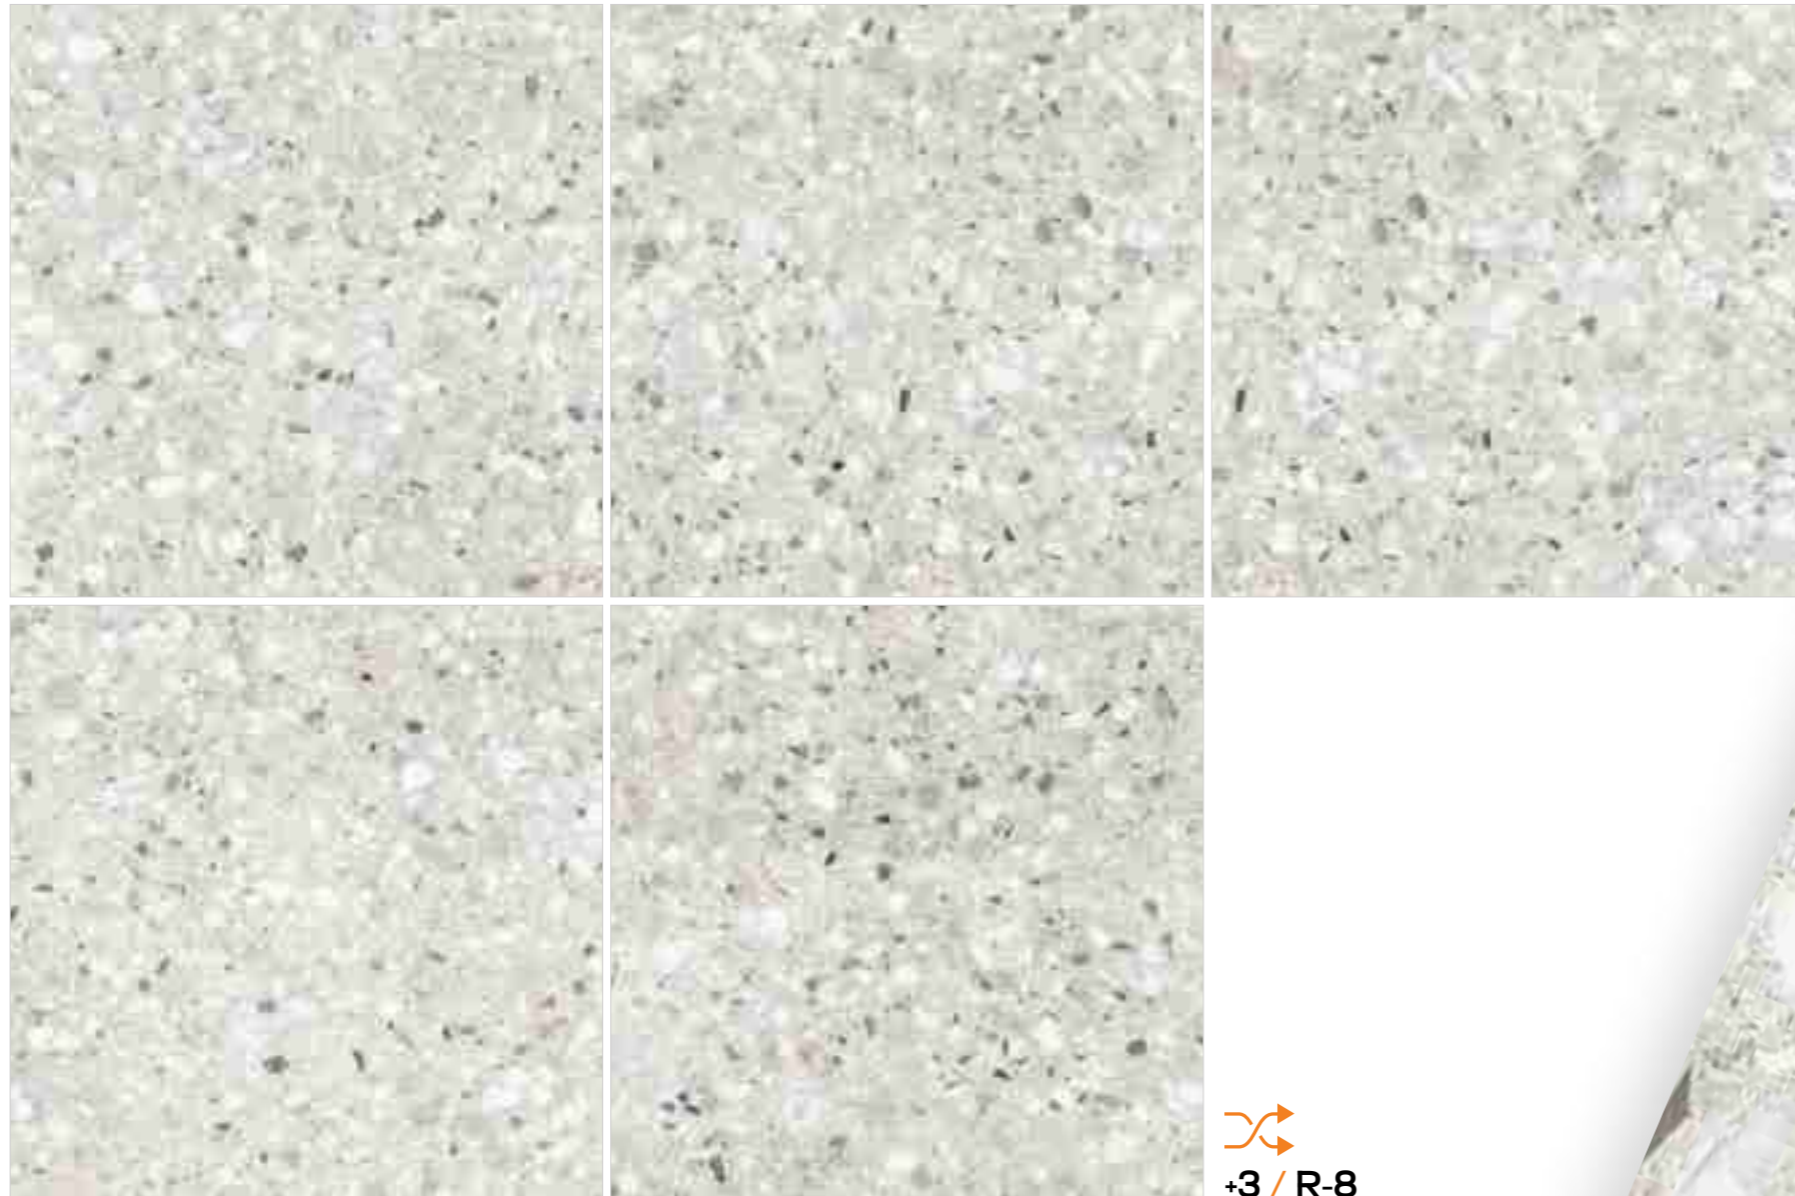

+3 / R-8

Model

KW-MOSEC NATURAL

Finish / Design /
Rustic Matt Terrazzo

600X
600MM

Technical Characteristics