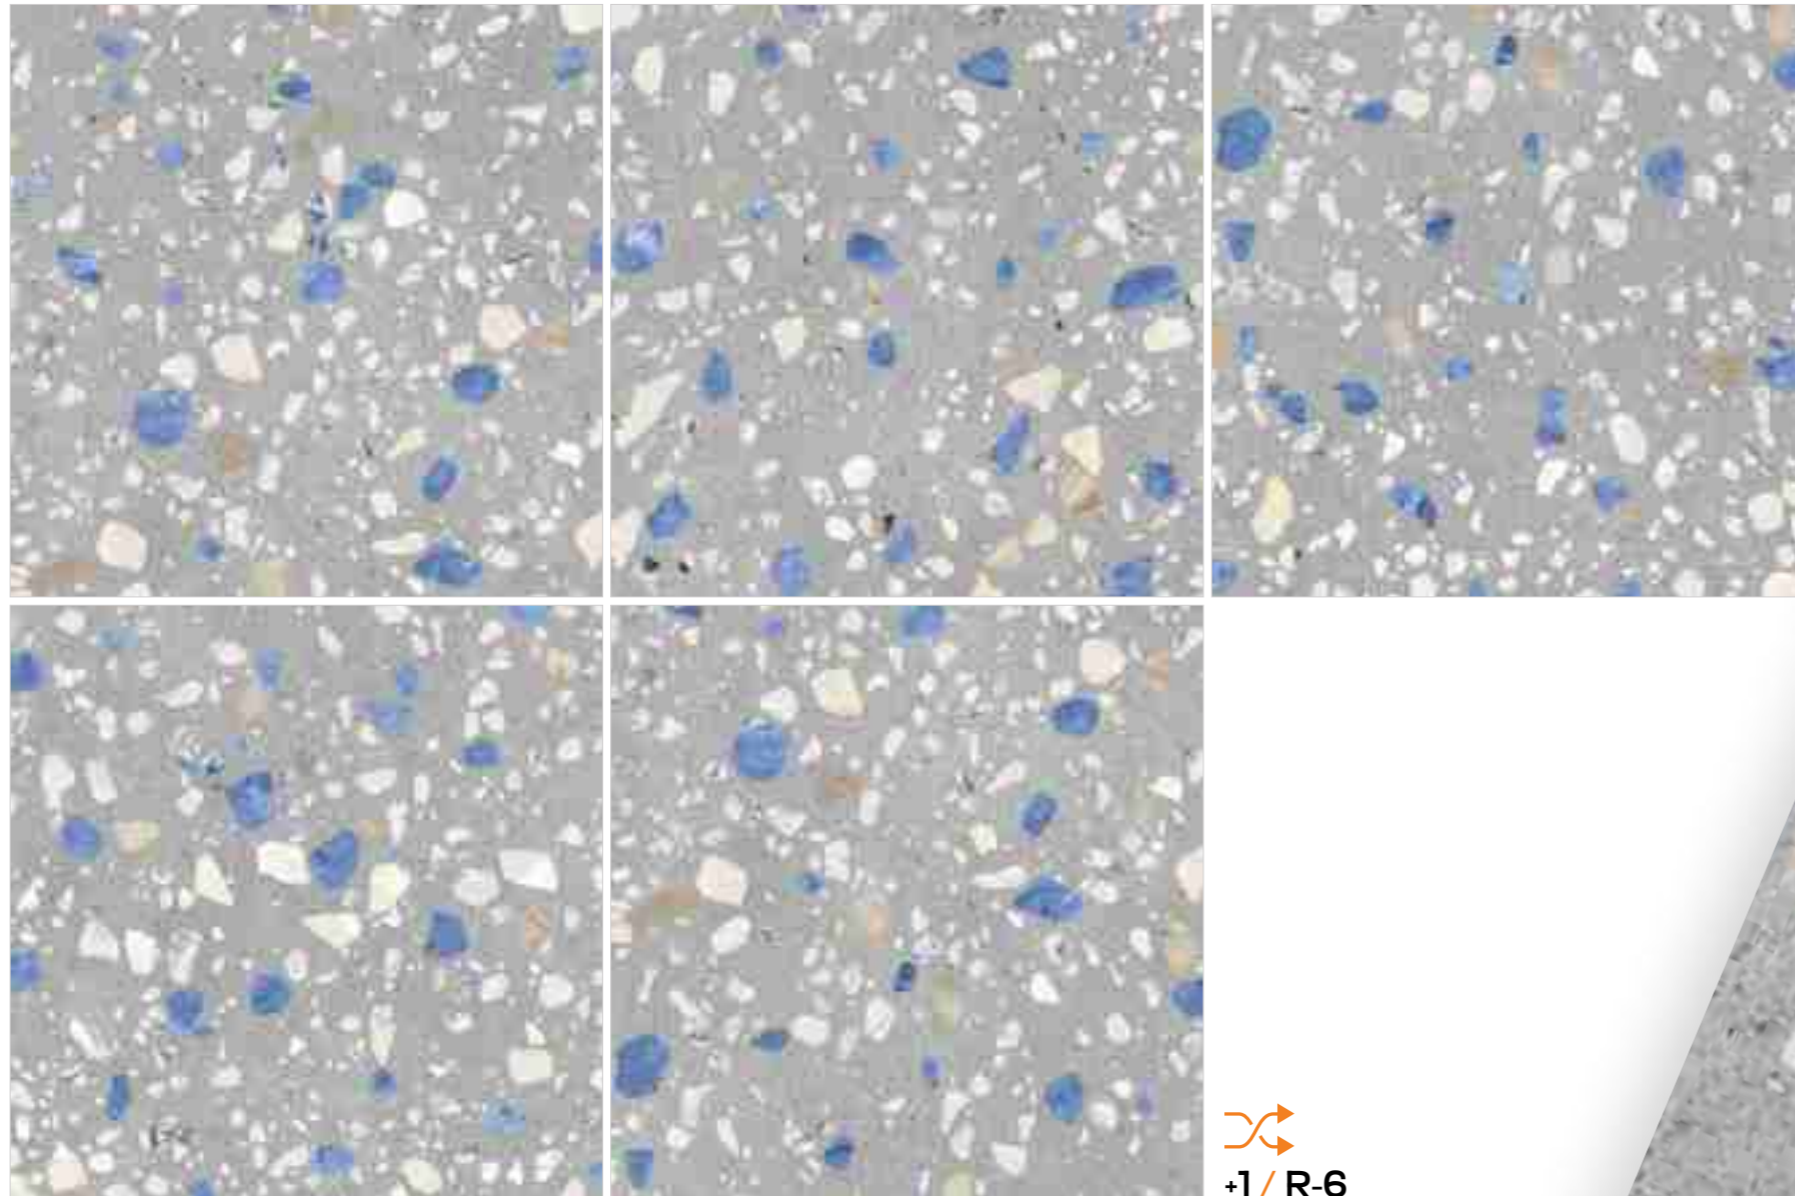

+1 / R-6

Model

TERRA-2

Finish / Design /
Rustic Matt Terrazzo

600X
600MM

Technical Characteristics

ABSOLUTE
WATERPROOF

EASY
TO CLEAN