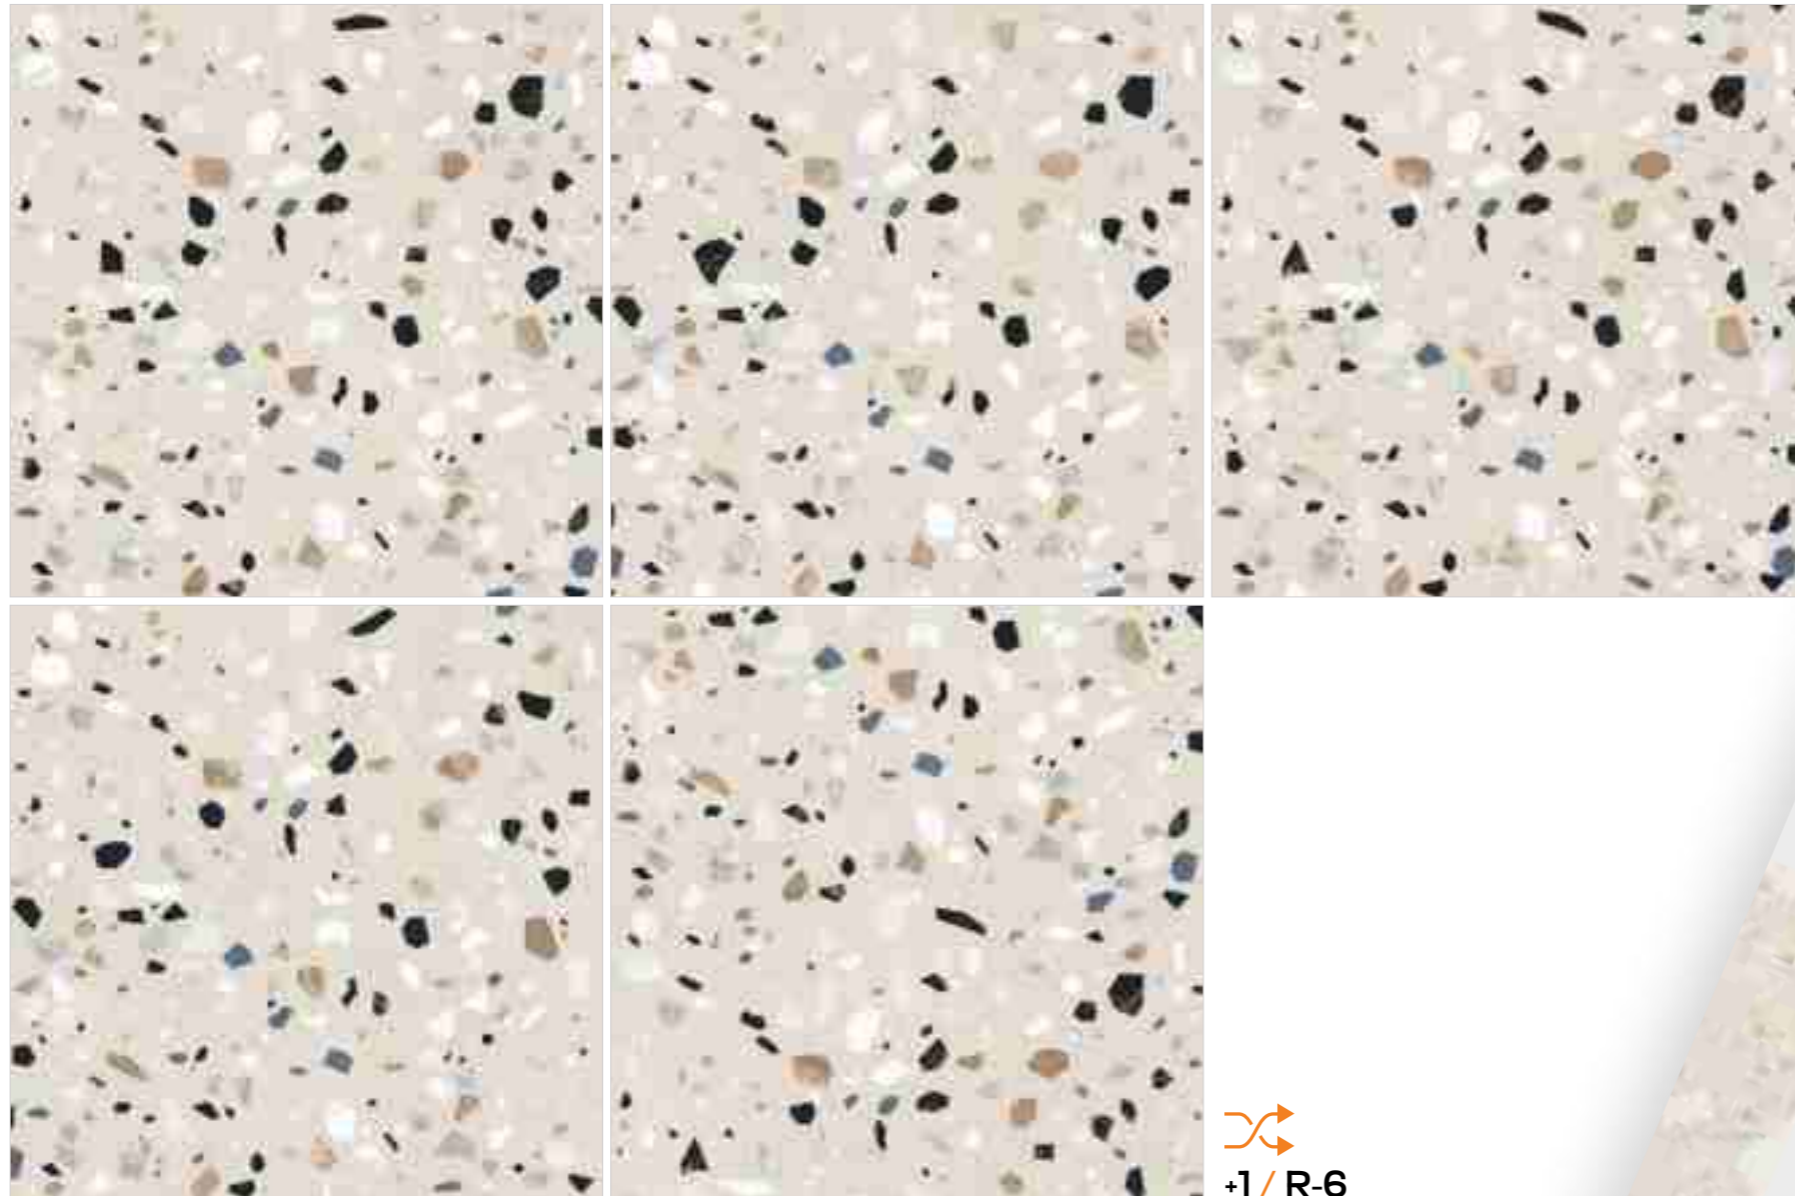

QUARTZITE

CONTEMPORARY MOSAIC MARVELS

+1 / R-6

Model

TERRA-12

Finish / Design /
Rustic Matt Terrazzo

600X
600MM