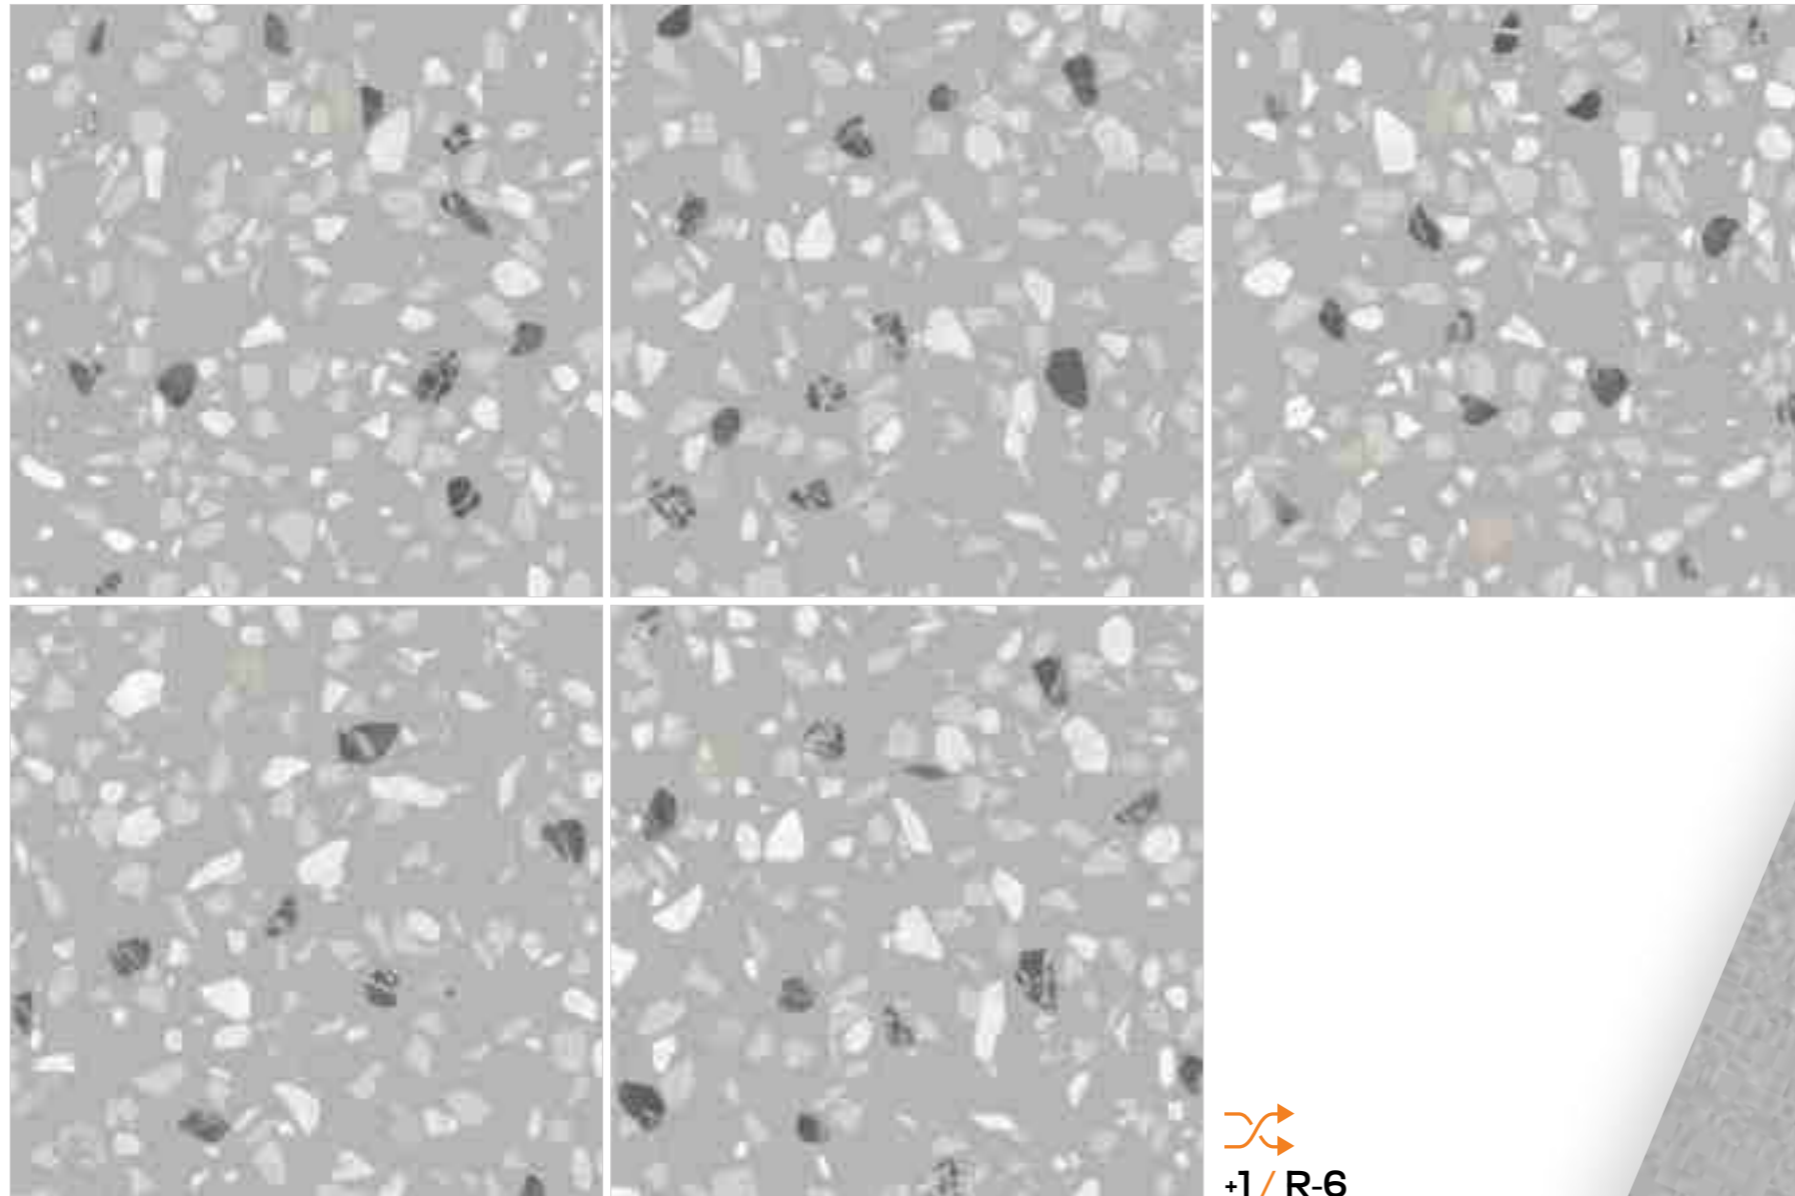

+1 / R-6

Model

TERRA-7

Finish / Design /
Rustic Matt Terrazzo

600X
600MM