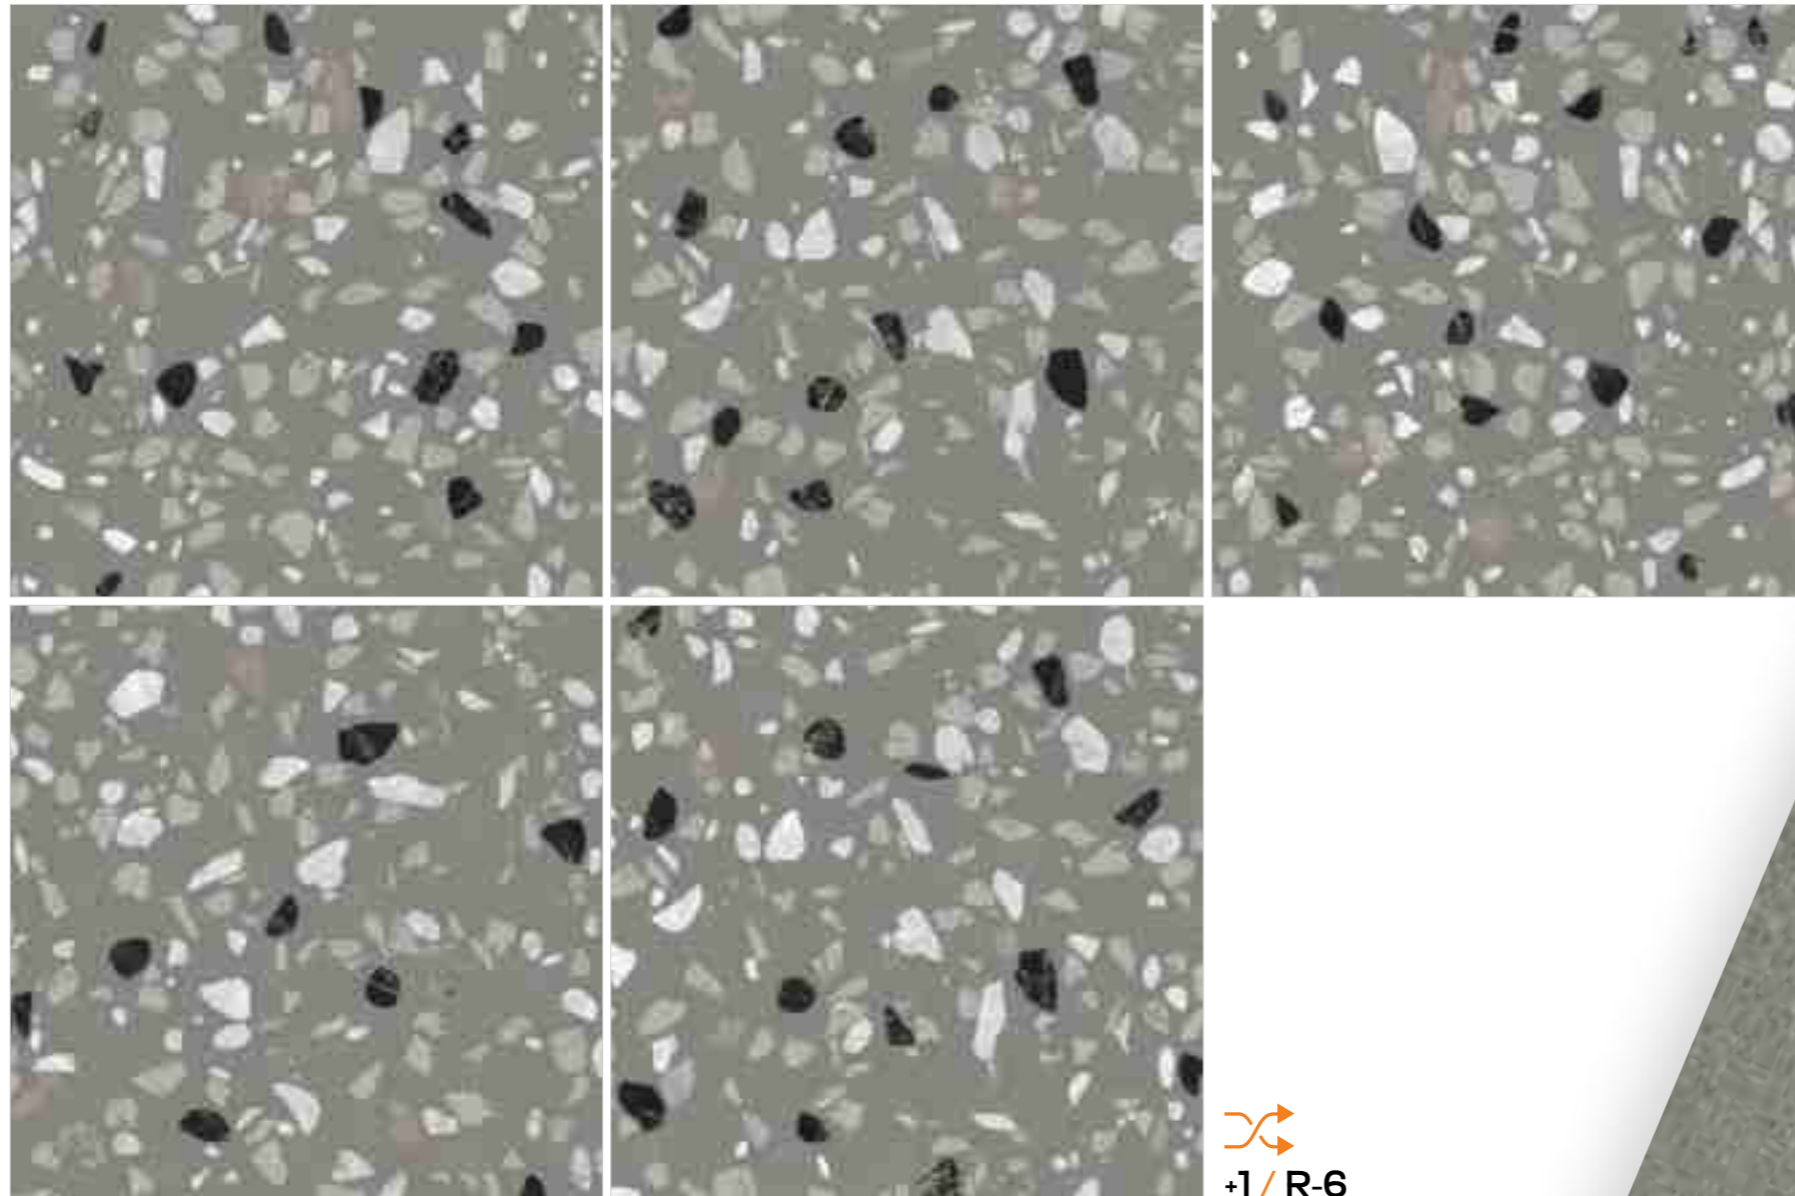

+1 / R-6

Model

TERRA-8

Finish / Design /
Rustic Matt Terrazzo

600X
600MM