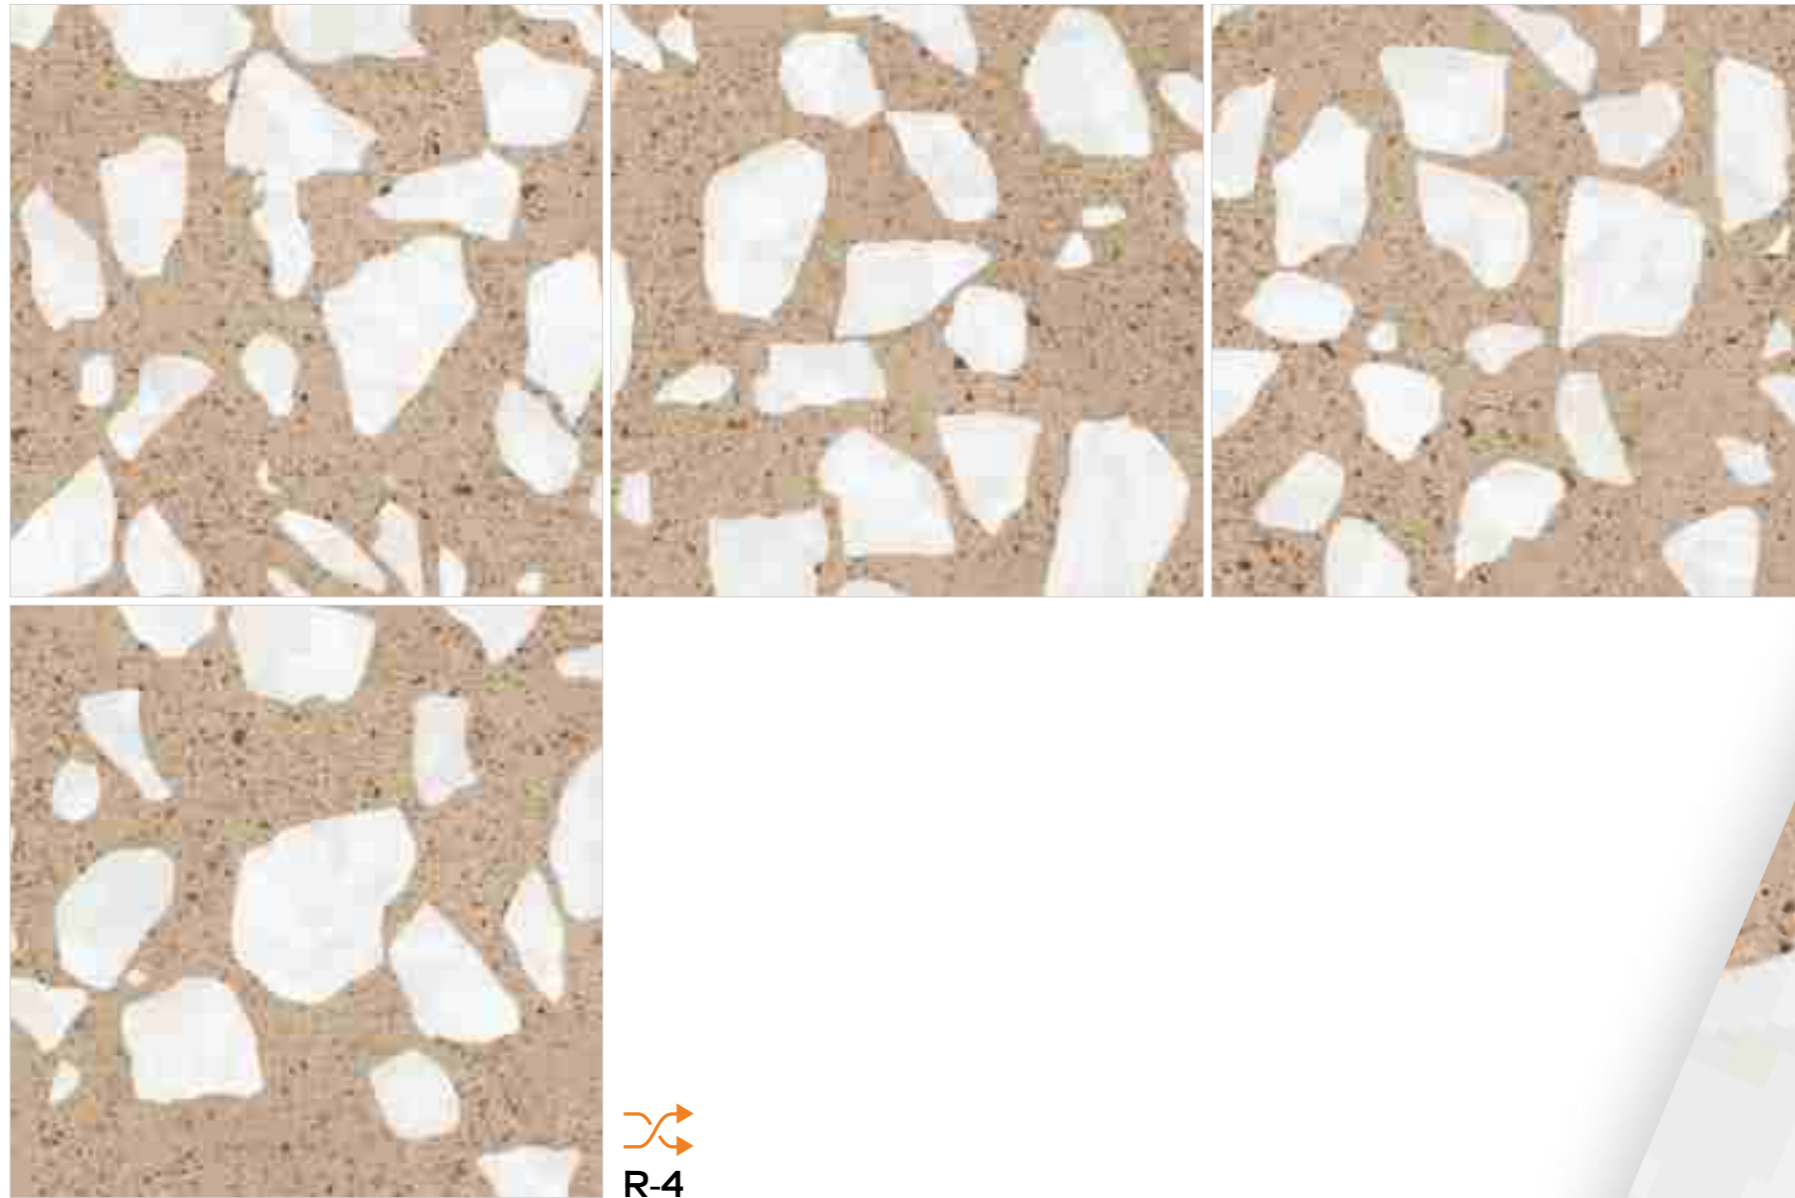

QUARTZITE

CONTEMPORARY MOSAIC MARVELS

R-4

Model

TERRA-17

Finish / Design /
Rustic Matt Terrazzo

600X
600MM