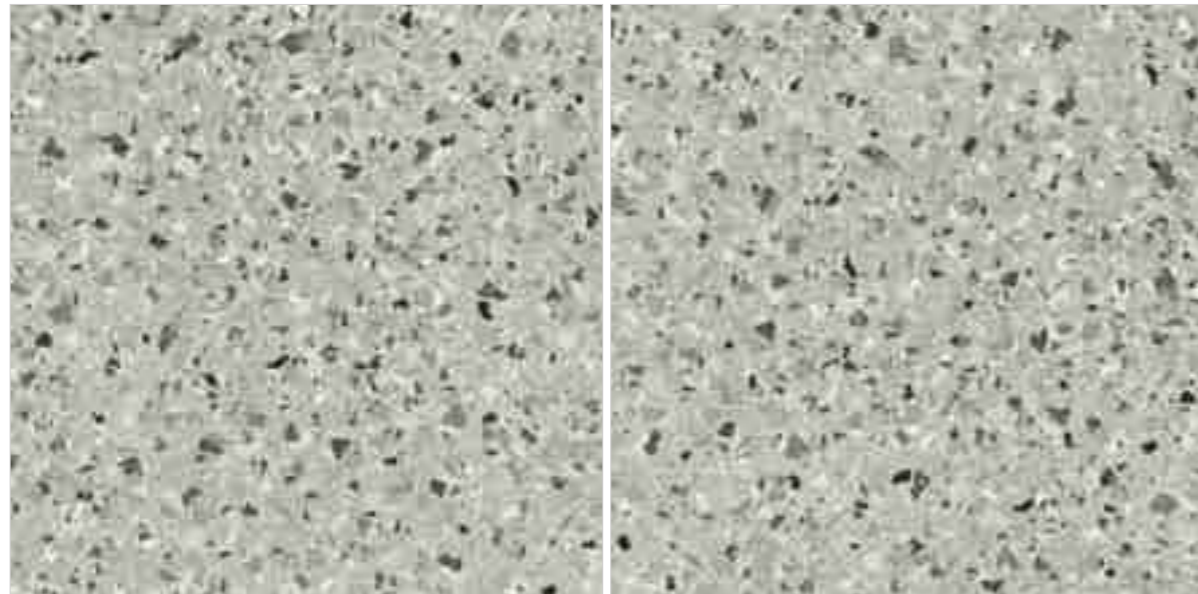

QUARTZITE

CONTEMPORARY MOSAIC MARVELS

R-2

Model

MEDLEY GREY

Finish / Design /
Rustic Matt Terrazzo

600X
600MM

Technical Characteristics

ABSOLUTE
WATERPROOF

EASY
TO CLEAN

ICE & FROST
RESISTANT

HYGIENIC
SURFACE

SCRATCH
RESISTANT

STAIN
RESISTANT