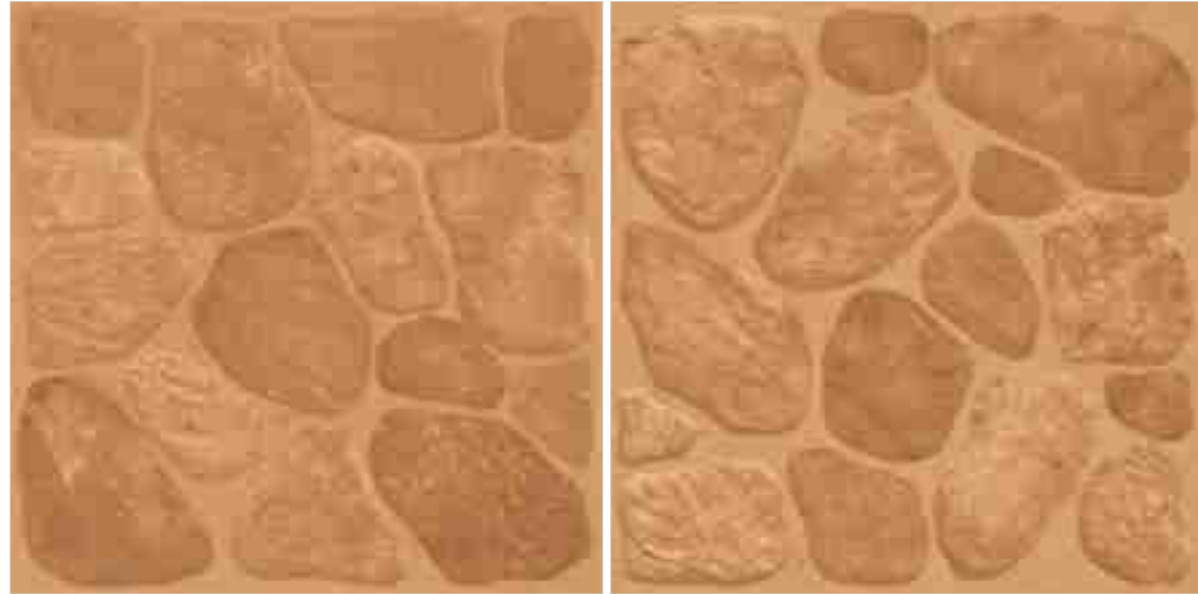

600X
600MM

Technical Characteristics

ABSOLUTE
WATERPROOF

EASY
TO CLEAN

ICE & FROST
RESISTANT

HYGIENIC
SURFACE

SCRATCH
RESISTANT

STAIN
RESISTANT