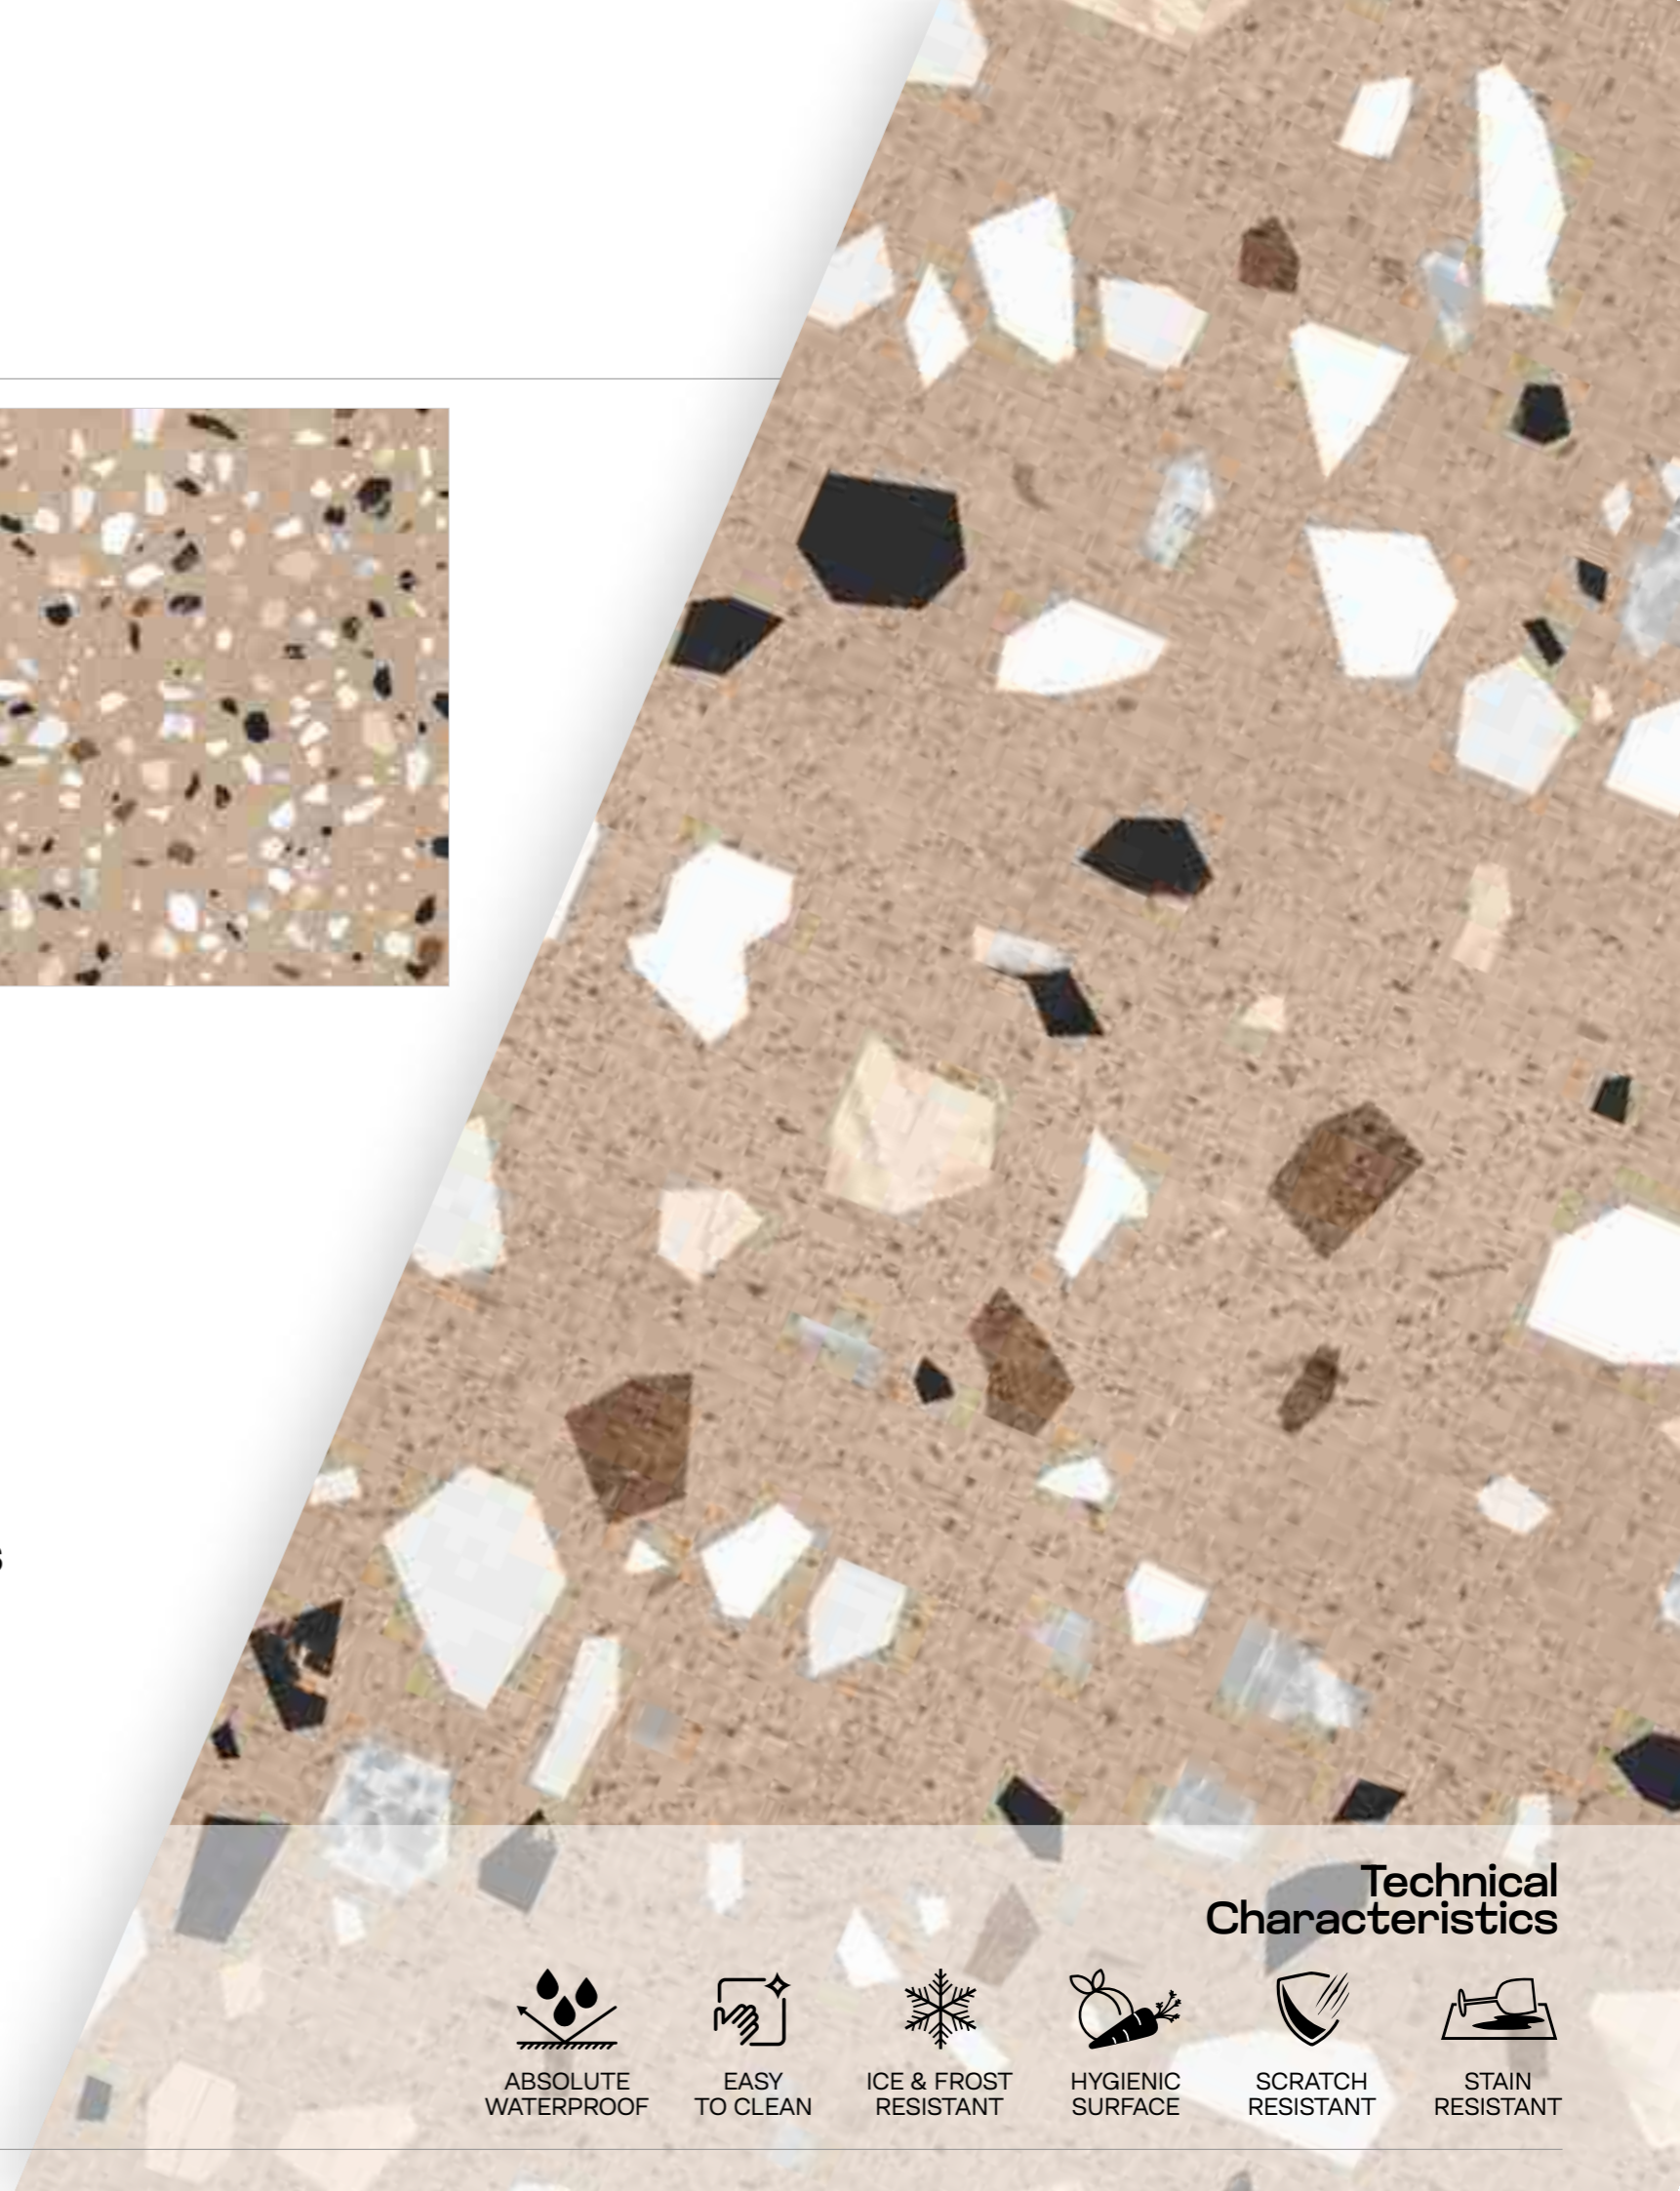

Technical Characteristics

ABSOLUTE
WATERPROOF

EASY
TO CLEAN

ICE & FROST
RESISTANT

HYGIENIC
SURFACE

SCRATCH
RESISTANT

STAIN
RESISTANT