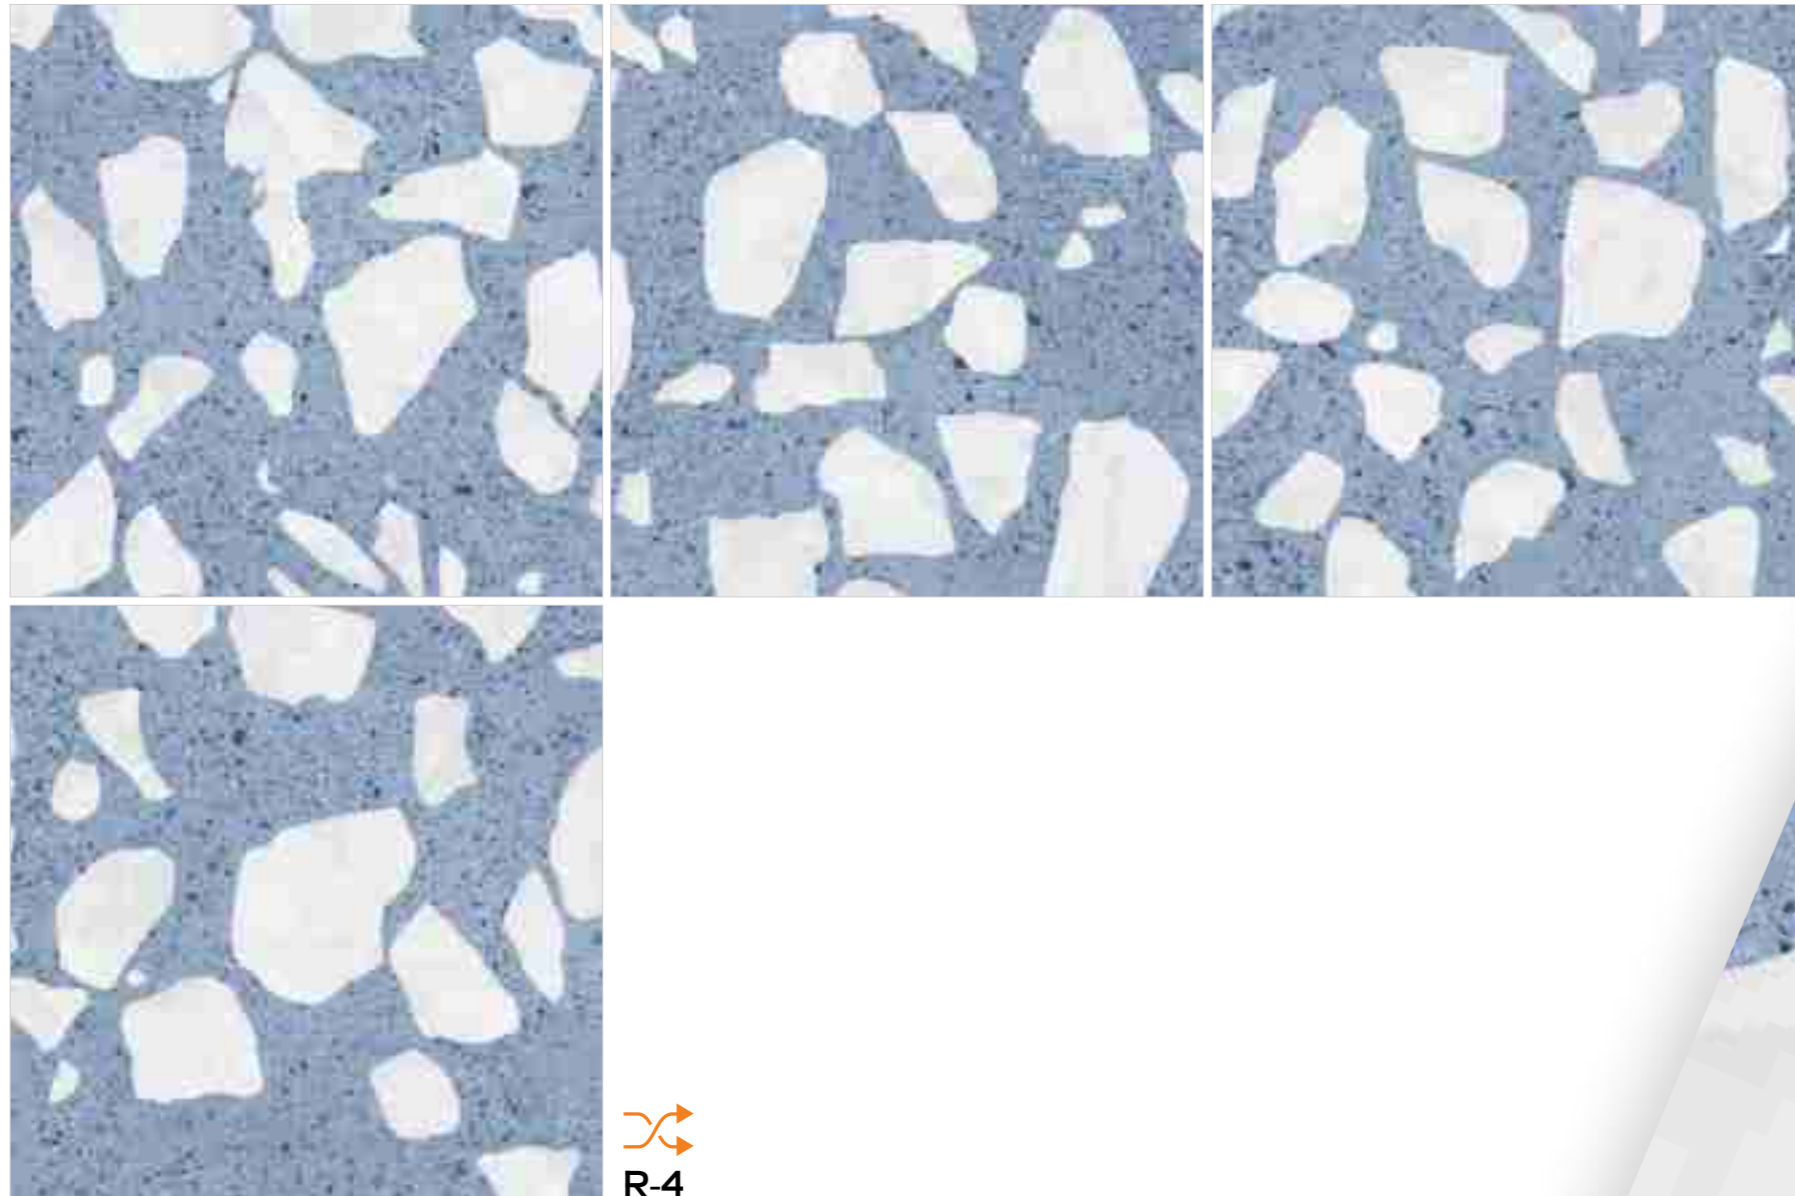

QUARTZITE

CONTEMPORARY MOSAIC MARVELS

R-4

Model

TERRA-19

Finish / Design /
Rustic Matt Terrazzo

600X
600MM

Technical Characteristics

ABSOLUTE
WATERPROOF

EASY
TO CLEAN

ICE & FROST
RESISTANT

HYGIENIC
SURFACE

SCRATCH
RESISTANT

STAIN
RESISTANT