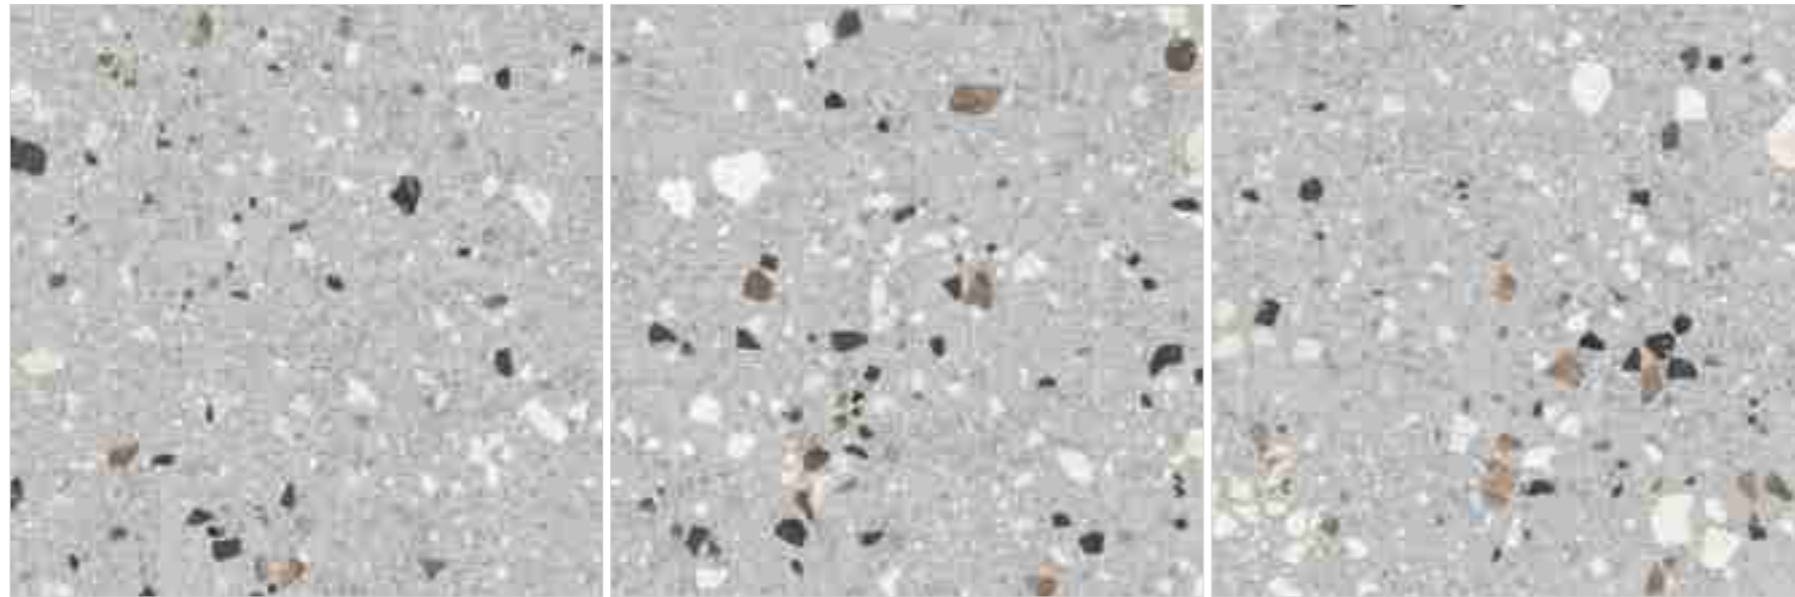

EASY
TO CLEAN

ICE & FROST
RESISTANT

HYGIENIC
SURFACE

SCRATCH
RESISTANT

STAIN
RESISTANT

QUARTZITE

CONTEMPORARY MOSAIC MARVELS

R-4