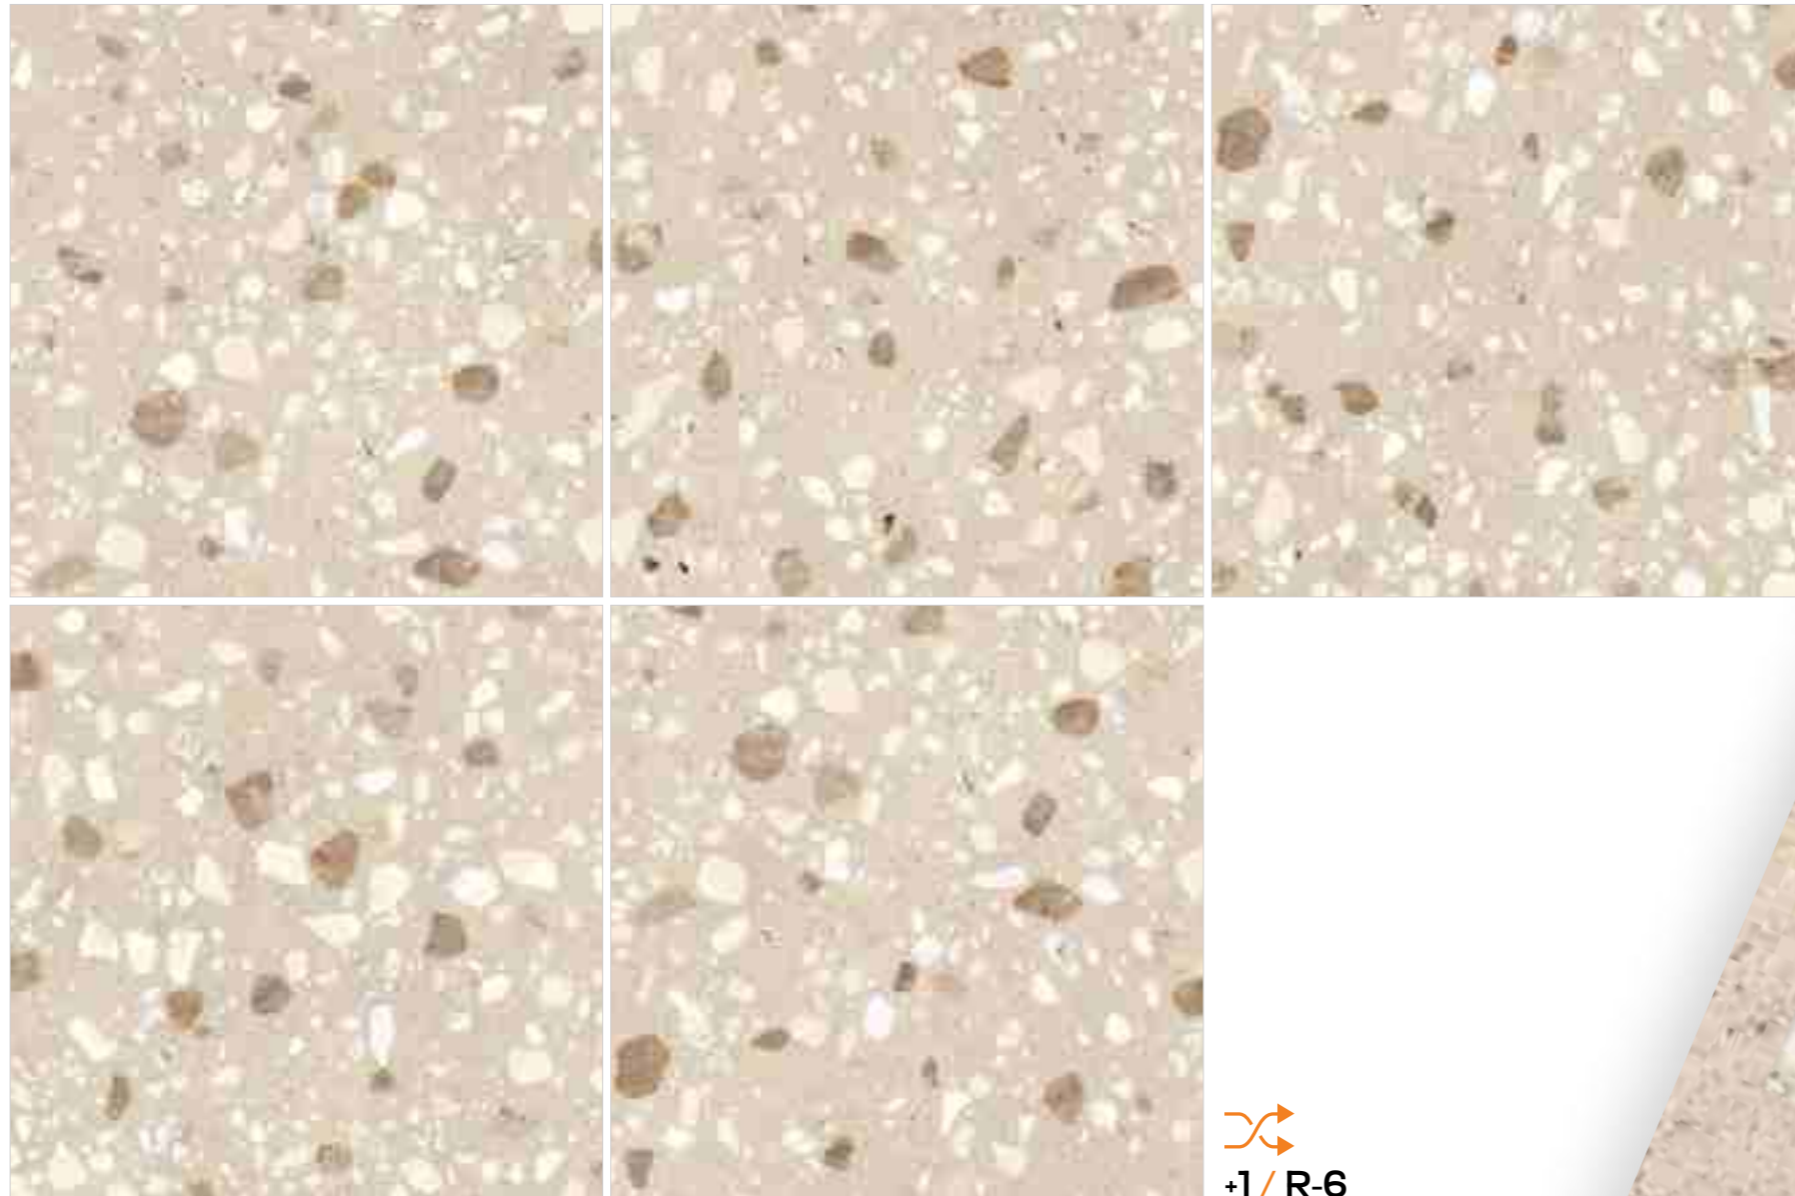

QUARTZITE

CONTEMPORARY MOSAIC MARVELS