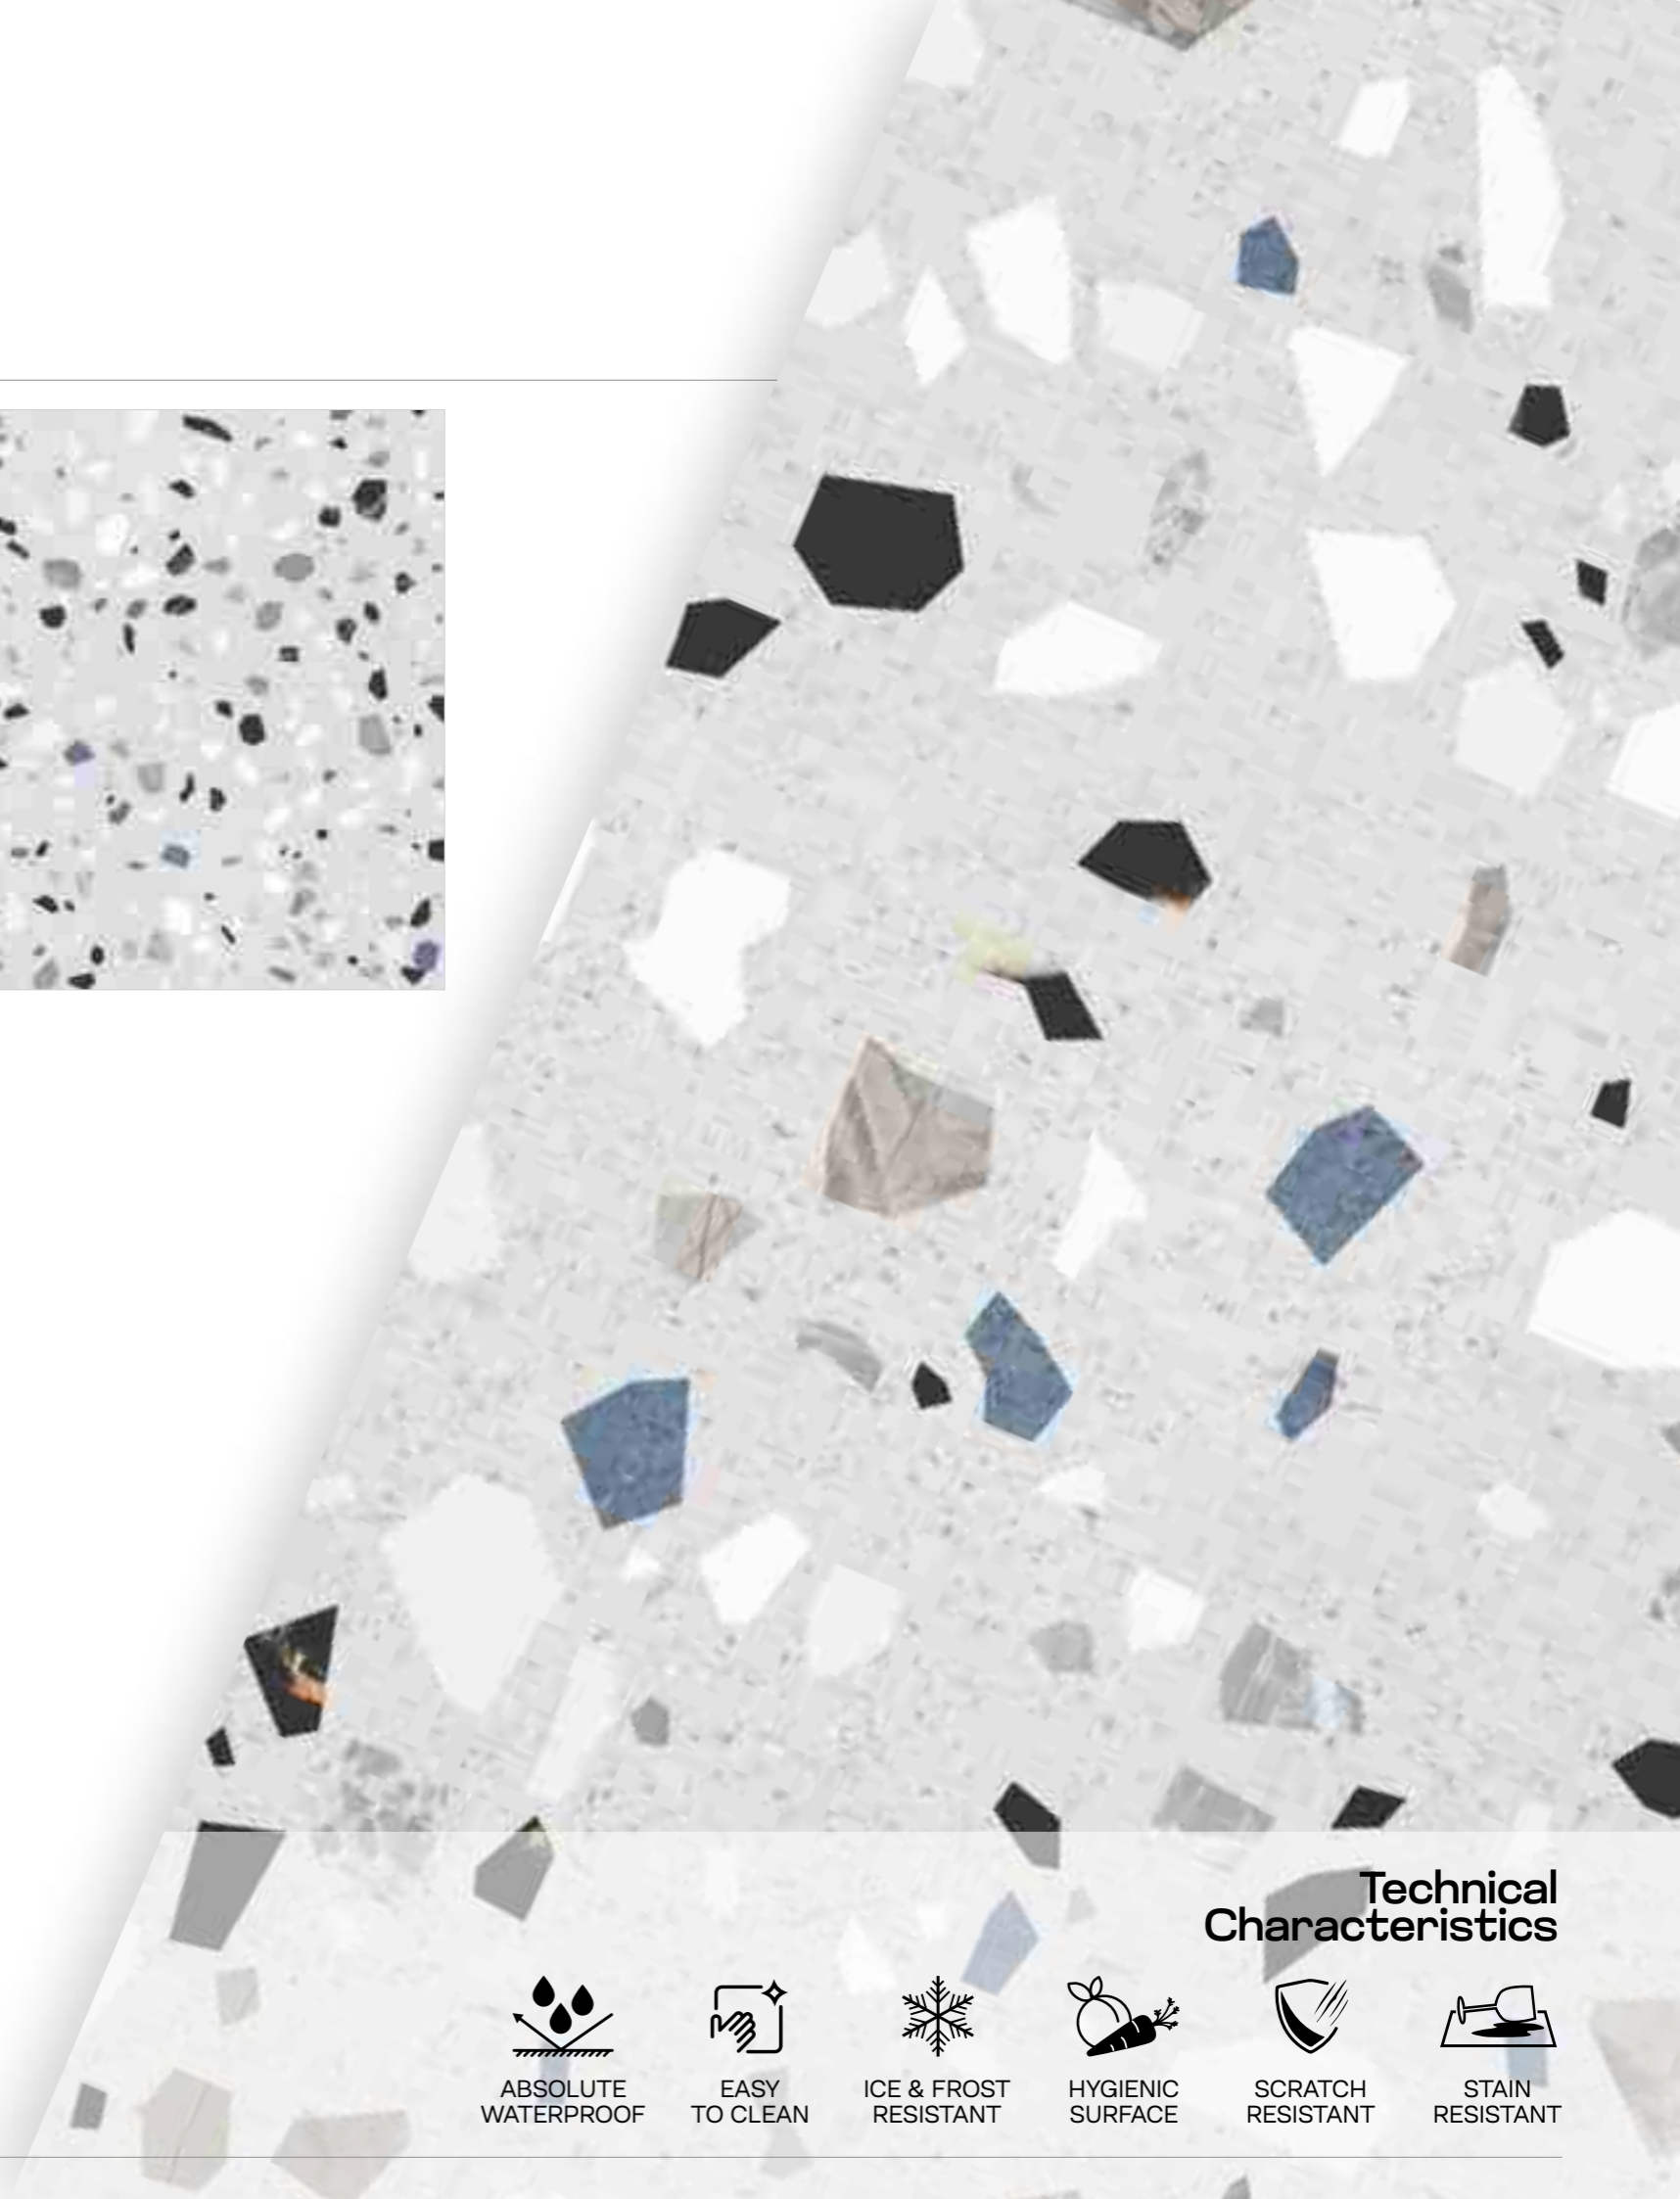

TERRA-10

Finish / Design /
Rustic Matt Terrazzo

600X
600MM

Technical Characteristics

ABSOLUTE
WATERPROOF

EASY
TO CLEAN

ICE & FROST
RESISTANT

HYGIENIC
SURFACE