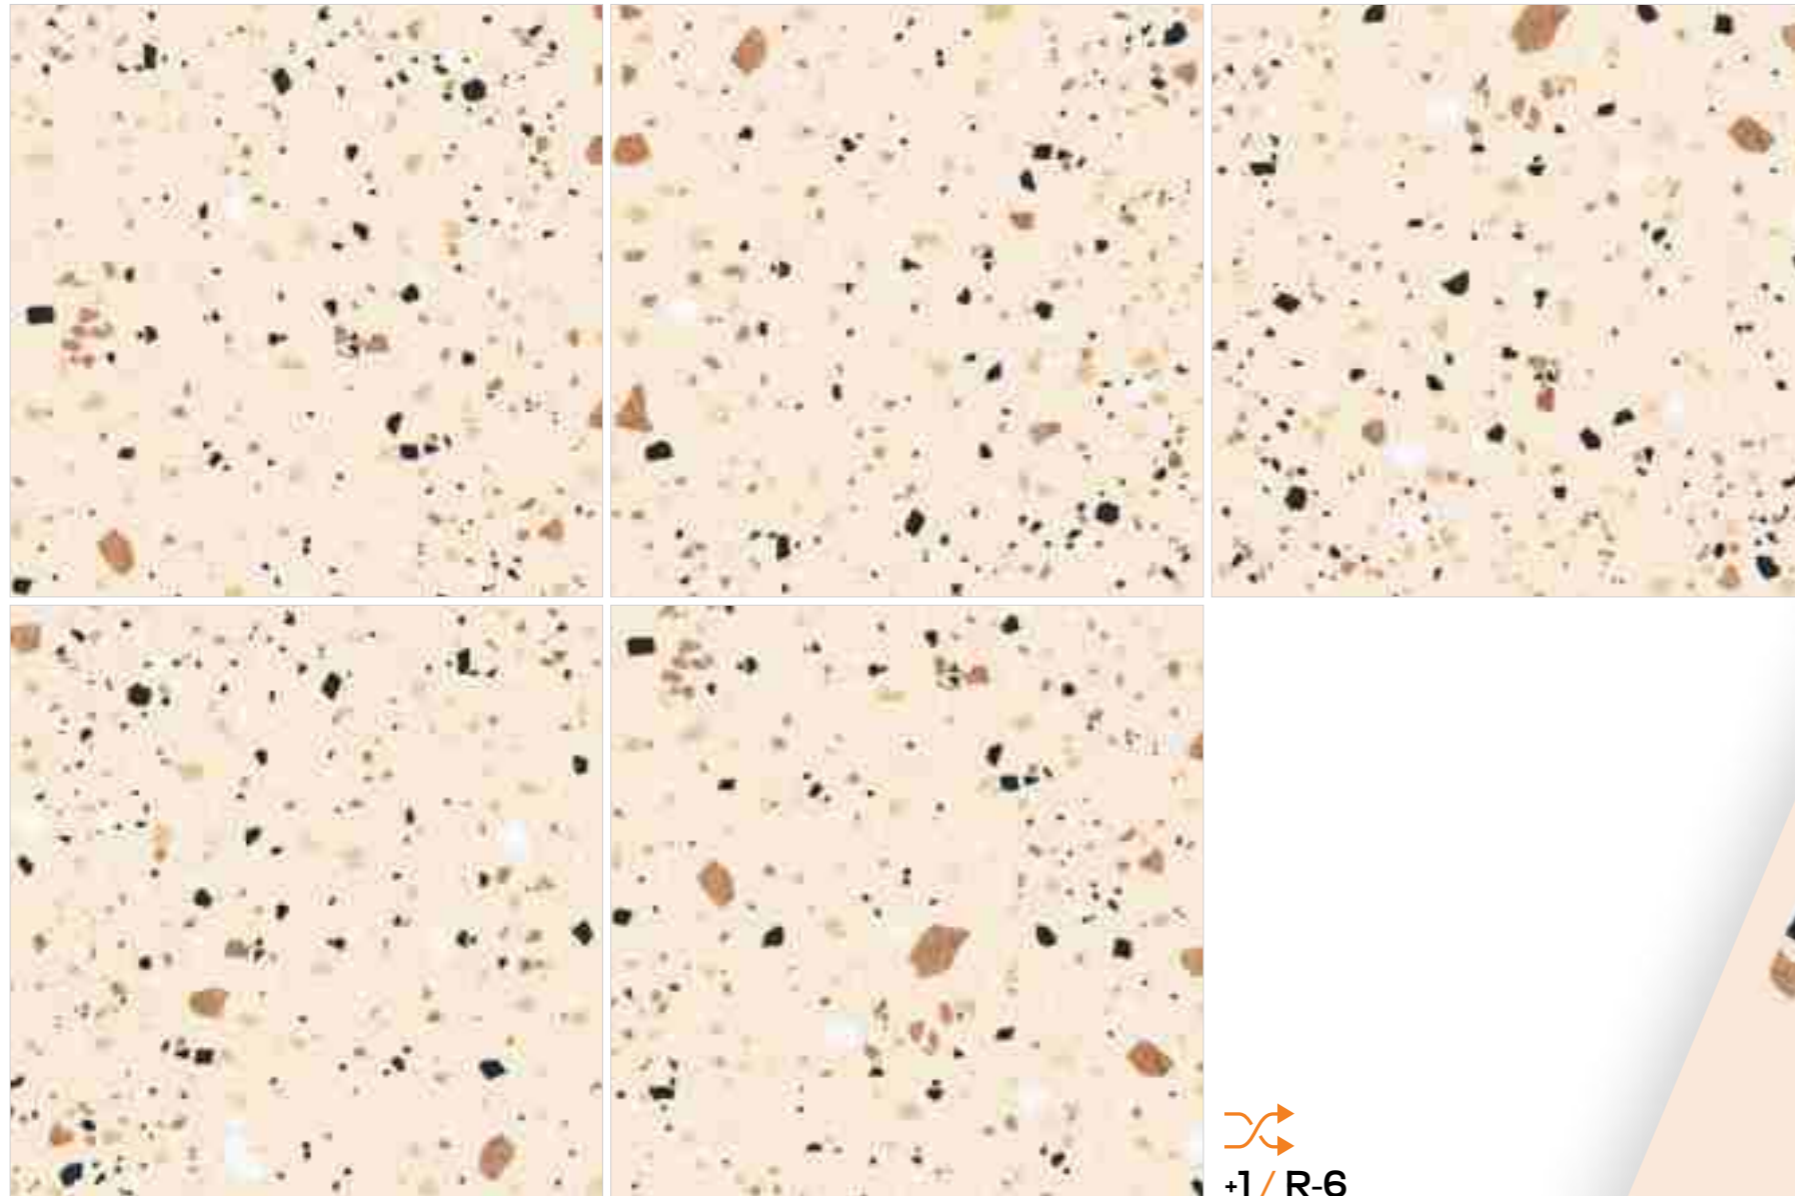

QUARTZITE

CONTEMPORARY MOSAIC MARVELS

+1 / R-6

Model

TERRA-5

Finish / Design /
Rustic Matt Terrazzo

600X
600MM

Technical Characteristics