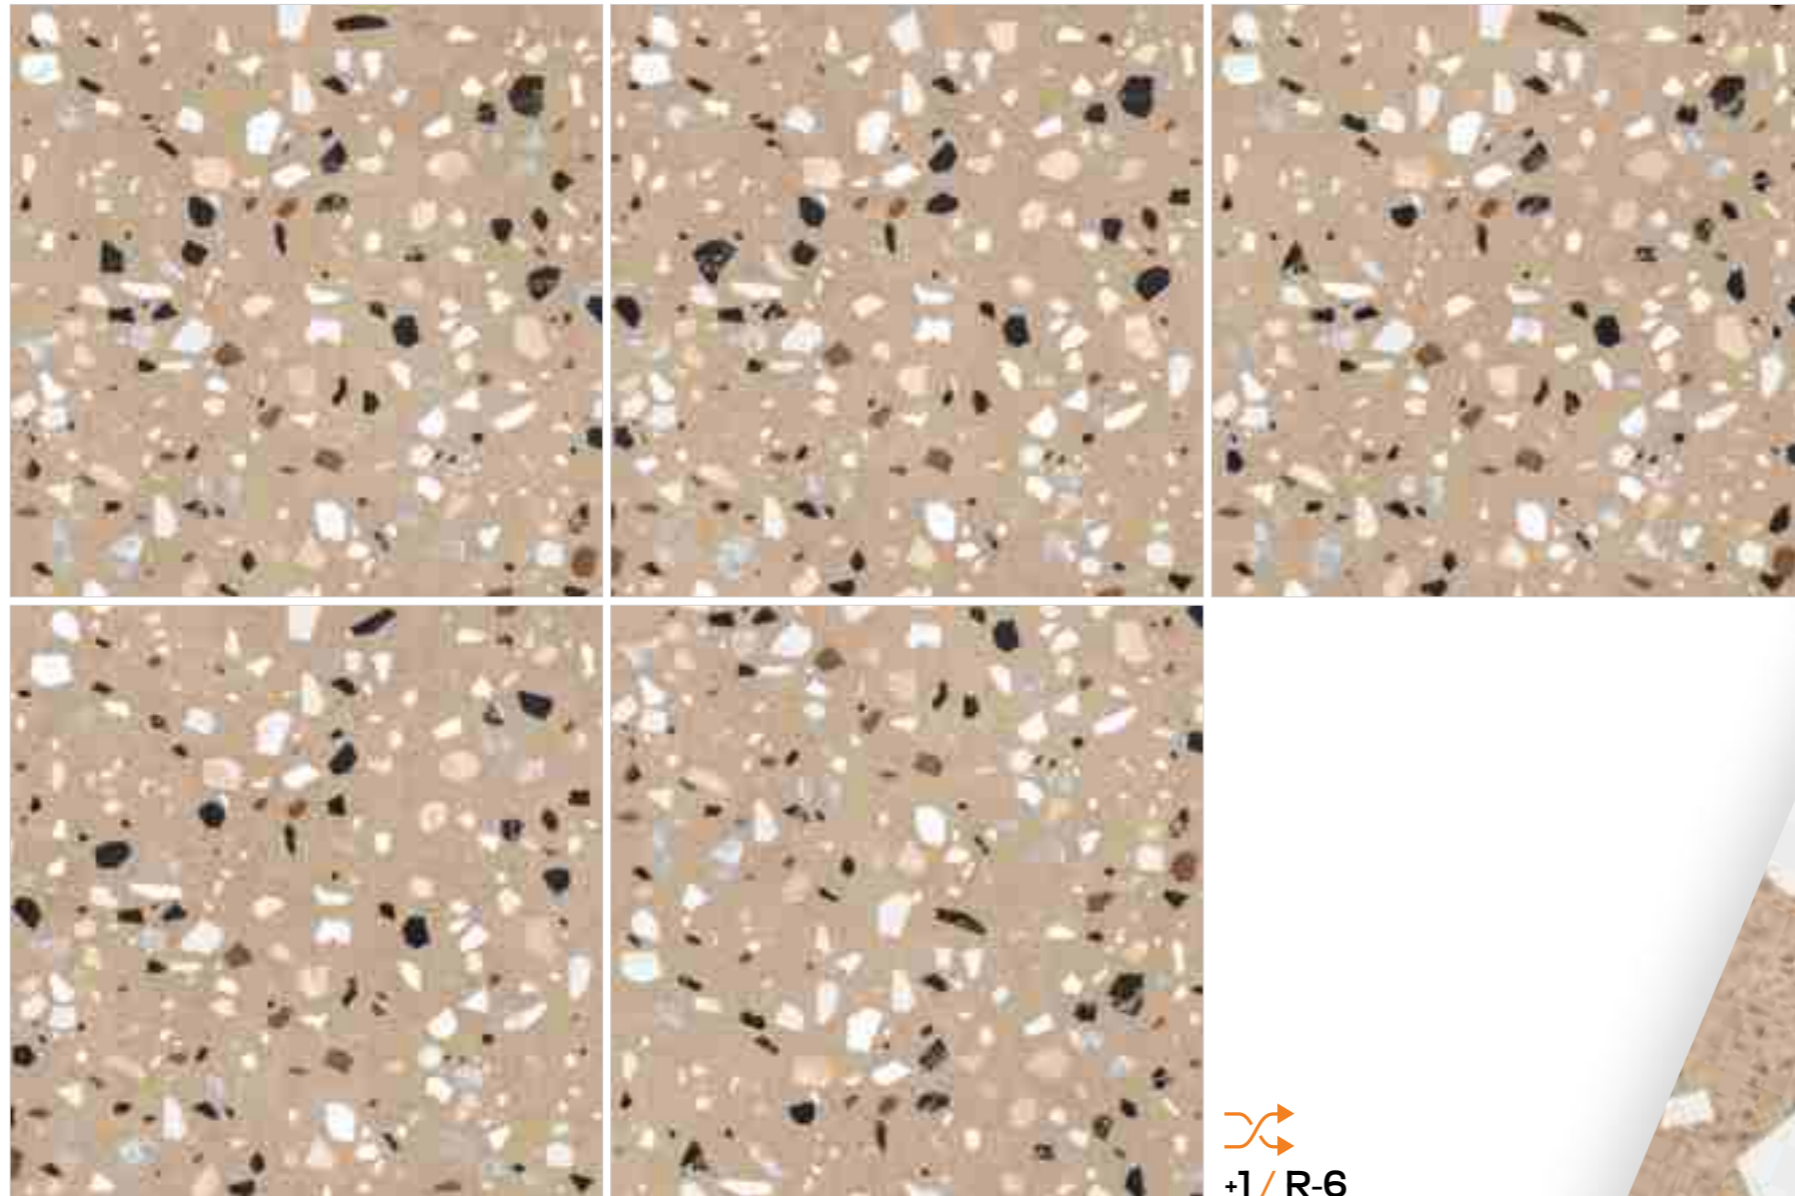

QUARTZITE

CONTEMPORARY MOSAIC MARVELS

+1 / R-6

Model

TERRA-11

Finish / Rustic Matt   Design / Terrazzo

600X
600MM