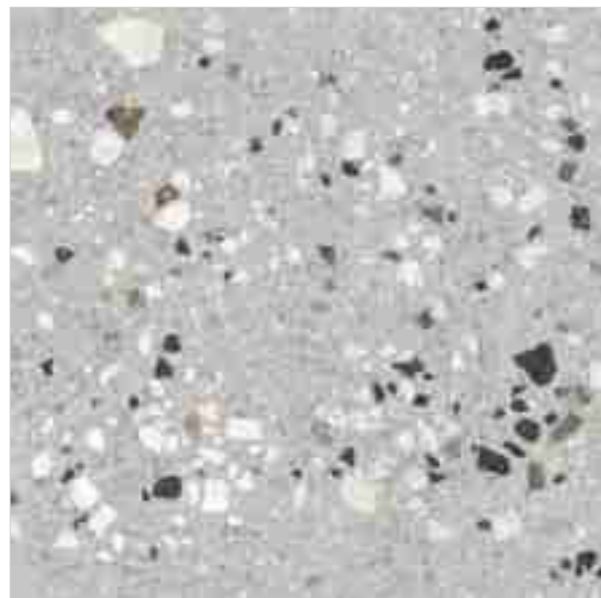

EASY
TO CLEAN

ICE & FROST
RESISTANT

HYGIENIC
SURFACE

SCRATCH
RESISTANT

STAIN
RESISTANT

QUARTZITE

CONTEMPORARY MOSAIC MARVELS

R-4